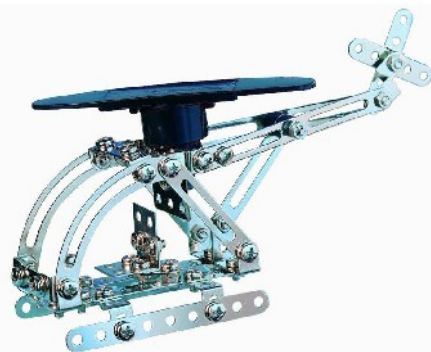

## Eitech Construction Kits – for the future Engineer

**Knight's Helmet & Feather - £12.50**

**Wooden Shield - £7.50**

**Wooden Sword - £5.99**

**Solar Powered Helicopter - £23.50**

One of the most popular ranges in our shop, Eitech metal construction kits are great for learning how to make models that actually work. Each kit comes with screwdriver, spanner and instructions for one or more specific models.